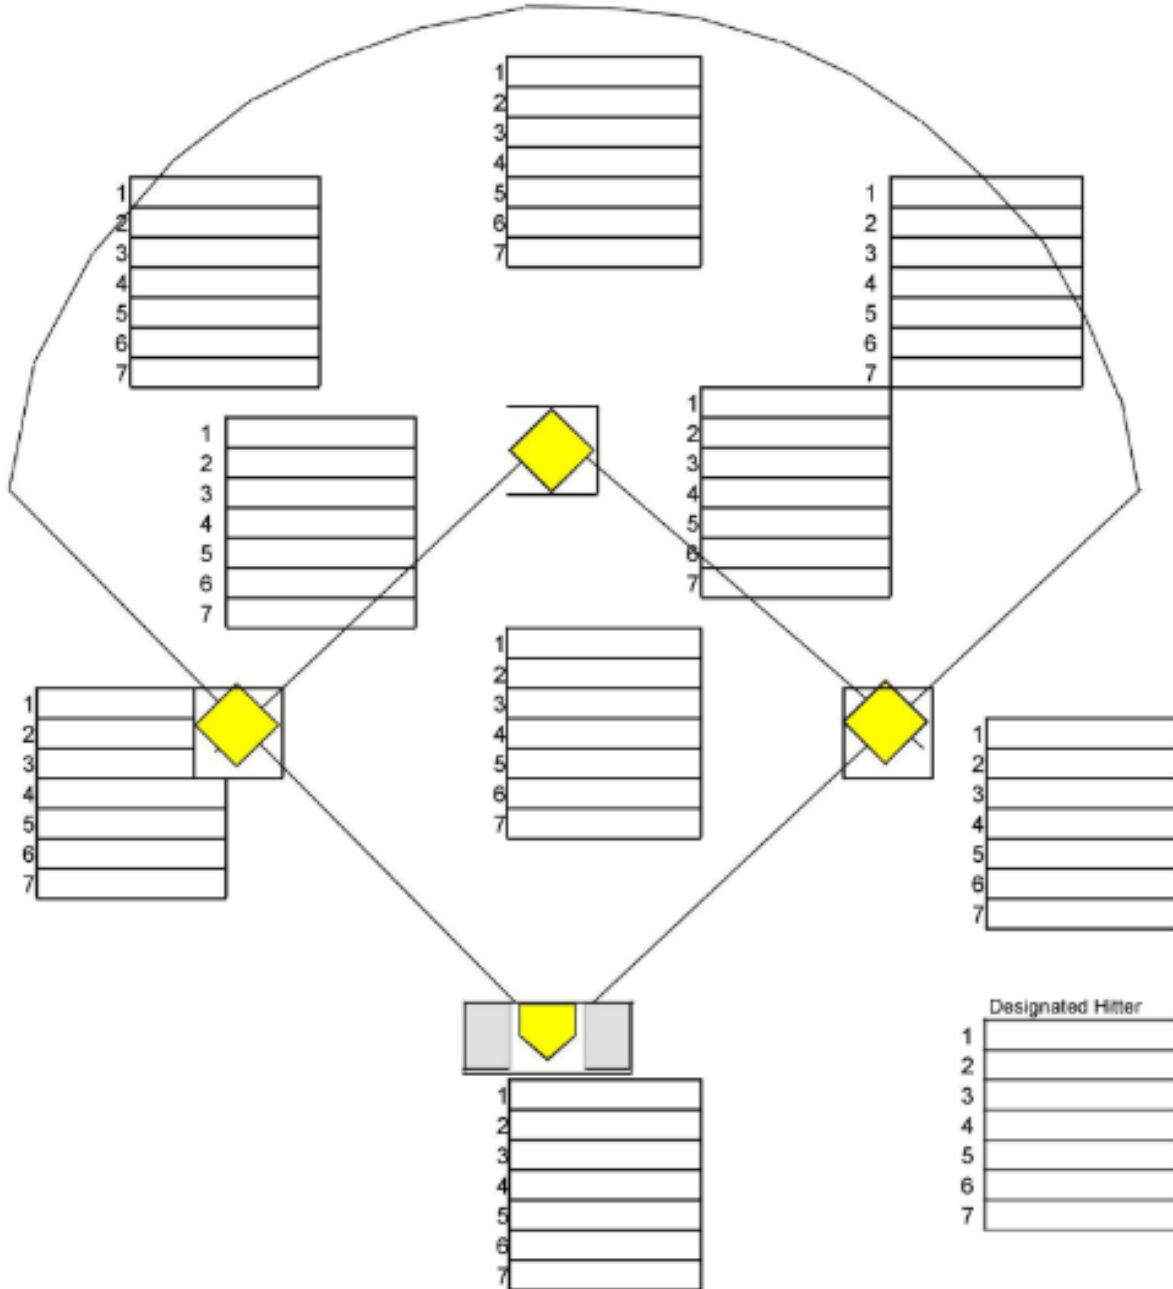

ORO VALLEY FAST PITCH SOFTBALL

FIELD POSITIONS BY INNING

BENCH						
1	2	3	4	5	6	7

RESULT:

Opponent:
Date:

Designated Hitter						
1						
2						
3						
4						
5						
6						
7						